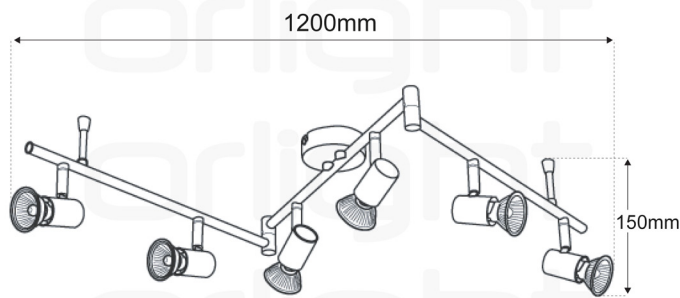

ORL017-6 - Track Series Six Spots

Description

Elevate your lighting with our sleek and minimalistic Track Series Six Spot Fixture. Compatible with GU10 lamps, it provides customisable illumination tailored to your needs. Illuminate your space with style and functionality using our Track Series Six Spots.
*Light source not included.

Dimensions

Specification

Compatible Light Source	GU10 Lamp
Colour	Satin Chrome & White
IP Rating	IP20
Voltage	Max. 240V
Construction	Aluminium
Length	1200mm
Height	150mm

Finishes

WHITE