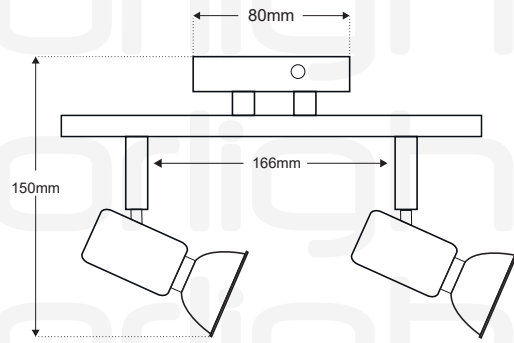

ORL017-2-WH - Track Series Twin Spots

Description

Elevate your lighting with our sleek and minimalistic Track Series Twin Spots. Compatible with GU10 lamps, it provides customisable illumination tailored to your needs. Illuminate your space with style and functionality using our Track Series Twin Spots. *Light source not included.

Dimensions

Specification

Compatible Light Source	GU10 Lamp
Colour	White
IP Rating	IP20
Voltage	Max. 240V
Construction	Aluminium