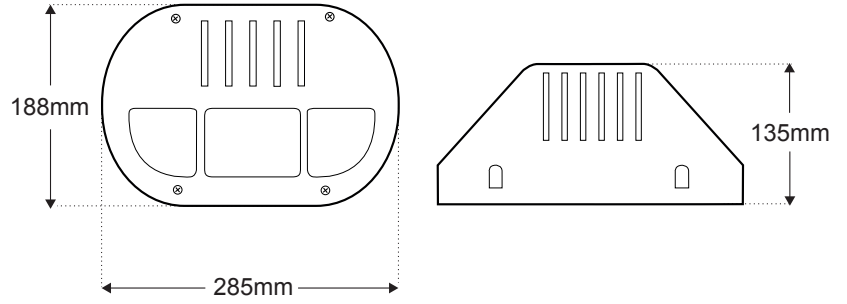

**ORL009A** - Oval Wall Fixture

**Description**

This exterior wall fixture features a contemporary design with Eye Lid construction for direction of light downward. The unit features IP65 construction and integrated universal E27 base to accommodate low energy lamps. This unit features a 240V input for ease of installation.  
\*Light source not included.

**Dimensions**

**Specification**

<b>Compatible Light Source</b>	E27
<b>Finish</b>	Aluminium - Epoxy Powder Coat
<b>IP Rating</b>	IP65
<b>Voltage</b>	Max. 240V
<b>Installation</b>	Surface Mounted
<b>Construction</b>	Aluminium
<b>Anti-Glare</b>	Yes
<b>Beam Angle</b>	Wide