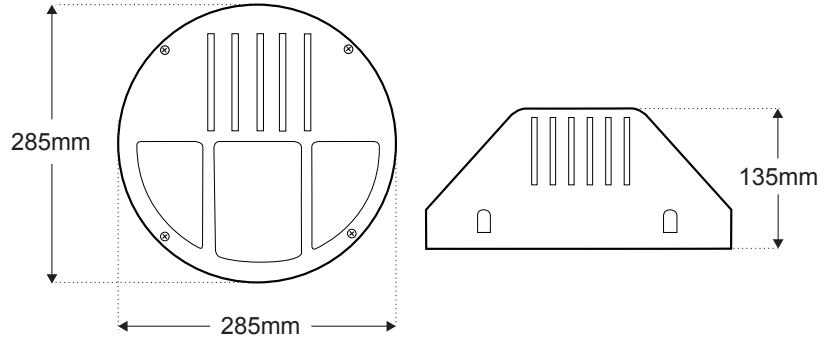

ORL008A - Round Wall Fixture - Eyelid

Description

This exterior wall fixture features a contemporary design with Eye Lid construction for direction of light downward. The unit features IP65 construction and integrated universal E27 base to accommodate low energy lamps. This unit features a 240V input for ease of installation.
*Light source not included.

Dimensions

Specification

Compatible Light Source	E27
Finish	Aluminium - Epoxy Powder Coat
IP Rating	IP65
Voltage	Max. 240V
Installation	Surface Mounted
Construction	Aluminium
Anti-Glare	Yes
Beam Angle	Wide