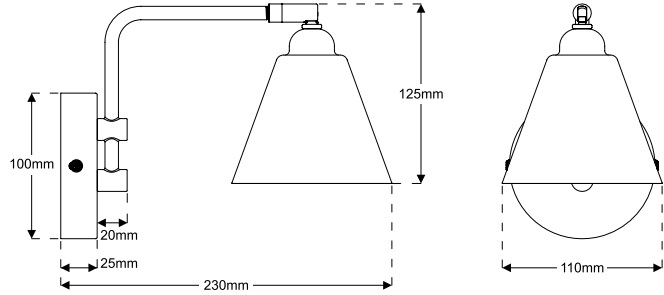

**ORL-ISLA-SB** - Adjustable Brass Cone Wall Light

Description

This wall light houses a single GU10 lamp in an adjustable lamp shade allowing the light to be distributed within a 340° rotation and 90° tilt. A 240V input allows for easy installation without the need for drivers. Available in Brass, this product is ideal for use in residential and hospitality developments.

Dimensions

Specifications

Voltage	Max 240V
IP Rating	IP20
Installation	Surface Mounted
Rotation	340°
Tilt	90°
Weight	355g
Finish	Electroplated Satin Brass
Suggested Light Source	GU10 - DYNA-LUX