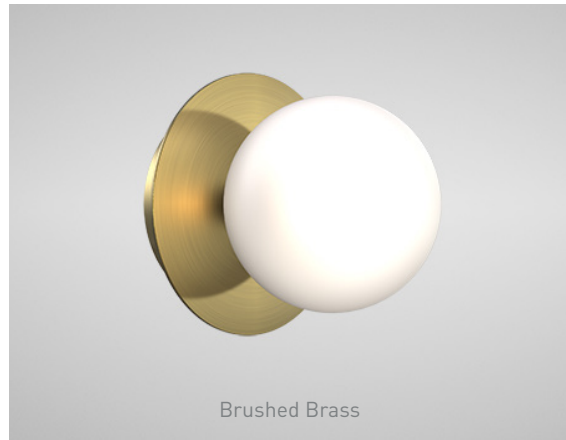

ORL-BWL - Wall Lamp

Description

Surface mounted wall fixture constructed from Stainless Steel and rated to IP44. Available in a brushed brass or satin chrome finish. Compatible with G9 lamp source, supplied separately.

Dimensions

ORL-BWL Specifications

Anti-Glare	Yes
IP Rating	IP44
Installation	Surface Mounted
Weight	395g
Finish	Brushed Brass, Satin Chrome
Light Source	ORL-G9

ORL-G9 Specifications

Voltage	240V	
Power Consumption	4.2W	
IP Rating	IP20	
Colour Temperature	3000K	4000K
Light Output	370 lm	470 lm
Lm Per Watt	88 lm/W	112 lm/W
Beam Angle	360°	
CRI	>80	
Binning	3-Step MacAdams Ellipse	
Chip Life TM-21	L70 >50,000 hours	
Finish	Frosted Diffuser	