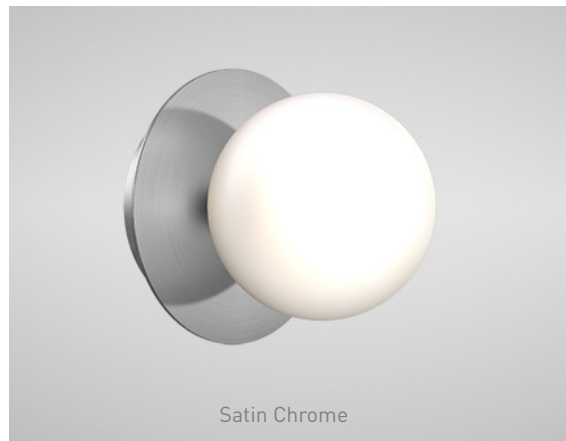

ORL-BWL - Wall Lamp

Description

Surface mounted wall fixture constructed from Stainless Steel and rated to IP44. Available in a brushed brass or satin chrome finish. Compatible with G9 lamp source, supplied separately.

Dimensions

ORL-BWL Specifications

Anti-Glare	Yes
IP Rating	IP44
Installation	Surface Mounted
Weight	395g
Finish	Brushed Brass, Satin Chrome
Light Source	ORL-G9

ORL-G9 Specifications

Voltage	240V	
Power Consumption	4.2W	
IP Rating	IP20	
Colour Temperature	3000K	4000K
Light Output	370 lm	470 lm
Lm Per Watt	88 lm/W	112 lm/W
Beam Angle	360°	
CRI	>80	
Binning	3-Step MacAdams Ellipse	
Chip Life TM-21	L70 >50,000 hours	
Finish	Frosted Diffuser	