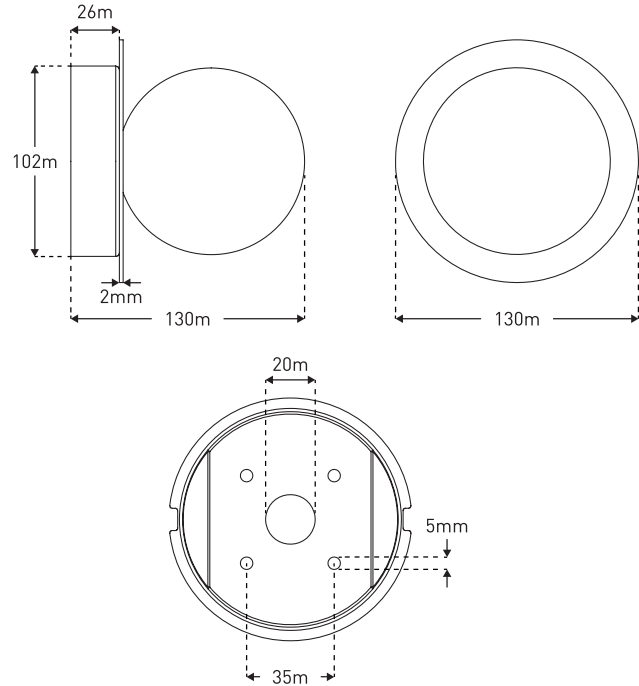

ORL-BWL - Wall Lamp

Description

Surface mounted wall fixture constructed from Stainless Steel and rated to IP44. Available in a brushed brass or satin chrome finish. Compatible with G9 lamp source, supplied separately.

Dimensions

ORL-BWL Specifications

Anti-Glare	Yes
IP Rating	IP44
Installation	Surface Mounted
Weight	395g
Finish	Brushed Brass, Satin Chrome
Light Source	ORL-G9

ORL-G9 Specifications

Voltage	240V	
Power Consumption	4.2W	
IP Rating	IP20	
Colour Temperature	3000K	4000K
Light Output	370 lm	470 lm
Lm Per Watt	88 lm/W	112 lm/W
Beam Angle	360°	
CRI	>80	
Binning	3-Step MacAdams Ellipse	
Chip Life TM-21	L70 >50,000 hours	
Finish	Frosted Diffuser	