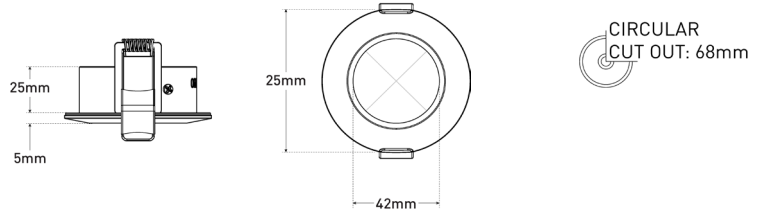

NEMO-S - IP65 Fixture

Description

The NEMO-S fixture features minimalistic styling combined with IP65 construction. 72mm diameter for discreet installation. A frosted diffuser serves to minimise glare.

Dimensions

Specification

Suggested Light Source	GU10: DYNA, DYNA-LUX ENGINE: DIABLO Range
Construction	Aluminium
Lamp Change	Removal of Fixture
Power Consumption	Variable Light Source
Voltage	Max. 240V
Tilt	Fixed
Rotation	Fixed
Cutout	68mm - Circular
Anti-Glare	Yes
IP Rating	IP65
Finish	Solid Colours - Epoxy Powder Coat; Metallic Finishes - Electroplated