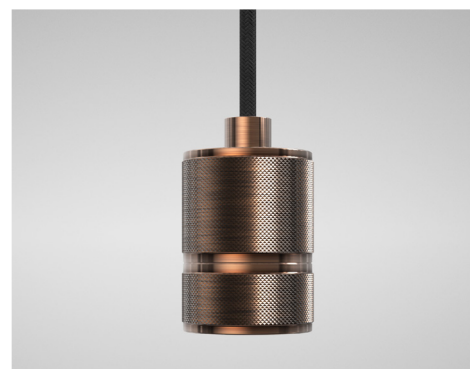

NOVO - Designer E27 Pendant

Description

The NOVO is an attractive designer pendant constructed from Aluminium with a Black fabric cable. Finished in Brushed Nickel; Black Chrome; Black; Antique Copper. Suggested light source is a stylish E27 LED filament lamp. **Images shown are for reference. Products do not come with light source included as standard.**

Dimensions

Specification

Suggested Light Source	DYNA-E27-FIL, DYNA-E27-LED-FIL, DYNA-65-LED
Voltage	240V
IP Rating	IP20
Material	Aluminium
Finish	Brushed Nickel, Black Chrome, Black or Antique Copper

Finishes

BLACK CHROME

BLACK

ANTIQUÉ COPPER