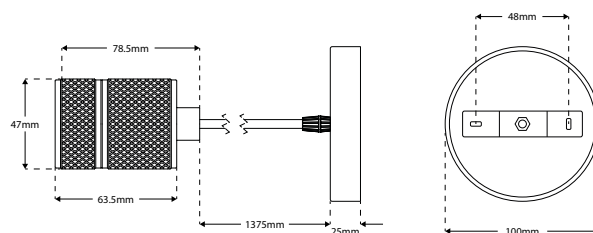

NOVO - Designer E27 Pendant

Description

The NOVO is an attractive designer pendant constructed from Aluminium with a Black fabric cable. Finished in Brushed Nickel; Black Chrome; Black; Antique Copper. Suggested light source is a stylish E27 LED filament lamp. **Images shown are for reference. Products do not come with light source included as standard.**

Dimensions

Specification

Suggested Light Source	DYNA-E27-FIL, DYNA-E27-LED-FIL, DYNA-65-LED
Voltage	240V
IP Rating	IP20
Material	Aluminium
Finish	Brushed Nickel, Black Chrome, Black or Antique Copper

Finishes