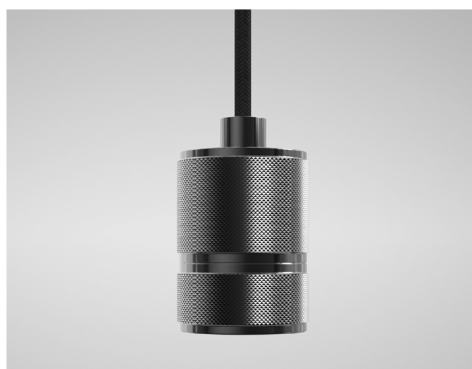

NOVO - Designer E27 Pendant

Description

The NOVO is an attractive designer pendant constructed from Aluminium with a Black fabric cable. Finished in Brushed Nickel; Black Chrome; Black; Antique Copper. Suggested light source is a stylish E27 LED filament lamp. **Images shown are for reference. Products do not come with light source included as standard.**

Dimensions

Specification

Suggested Light Source	DYNA-E27-FIL, DYNA-E27-LED-FIL, DYNA-65-LED
Voltage	240V
IP Rating	IP20
Material	Aluminium
Finish	Brushed Nickel, Black Chrome, Black or Antique Copper

Finishes

BLACK CHROME

BLACK

ANTIQUÉ COPPER