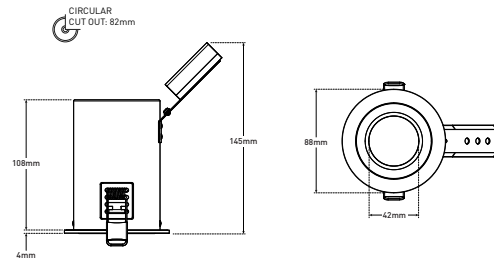

NEMO-F - Fire Rated IP65 Downlight

Description

IP65 NEMO-F Fixture featuring die-cast Aluminium construction with double-tempered safety glass. Fire certification rated to 90 minutes. Product incorporates a simple clip lamp change mechanism with removable fascia for ease of maintenance. **Images shown are for visual reference. Light source not included.**

Dimensions

Specification

Suggested Light Source	DYNA, DYNA-LUX
Voltage	Max. 240V
Tilt	Fixed
Rotation	Fixed
Cut Out	82MM - Circular
IP Rating	IP65
Accessories	GU10 Lamp Holder
Material	Aluminium
Finish	Epoxy Powder Coat; Metallic Finishes - Electroplate