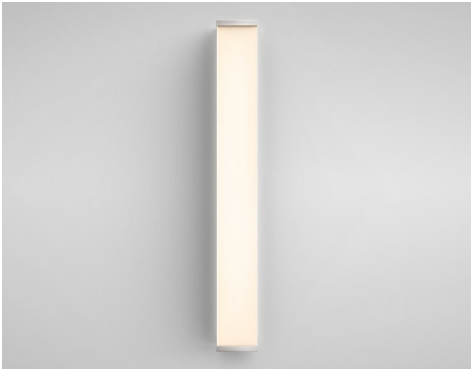

MONTAR-3 - Large IP44 Surface Mounted Wall Light

Description

Surface mounted wall light with a 18W LED chipset. Available in Polished Stainless Steel and Brushed Bronze with a frosted polycarbonate diffuser, rated to IP44. This fitting features an integral 12V driver. **Driver inclusive with product purchase.**

Dimensions

Specification

Power	18W
Current	150mA
Voltage	12V DC
Colour Temperature	3000K
Lumens	1700 Lm
Lumens Per Watt	85 Lm/W
CRI	>80
Driver	Integral
Dimming Options	Switched
Chipset	SMD LED Chipset
IP Rating	IP44
Weight	0.96kg
Diffuser	Frosted
Finish	Polished Stainless Steel, Brushed Bronze

Colourmetrics

3000K

R1	R2	R3	R4	R5	R6	R7	R8
82	92	96	81	82	90	83	60
R9	R10	R11	R12	R13	R14	R15	
9	81	80	74	84	98	75	

Finishes

POLISHED STAINLESS STEEL

BRUSHED BRONZE