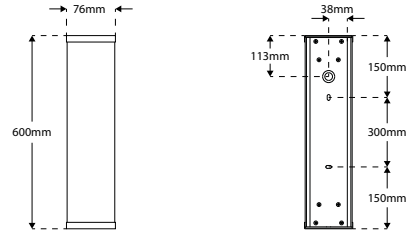

MONTAR-3 - Large IP44 Surface Mounted Wall Light

Description

Surface mounted wall light with a 18W LED chipset. Available in Polished Stainless Steel and Brushed Bronze with a frosted polycarbonate diffuser, rated to IP44. This fitting features an integral 12V driver. **Driver inclusive with product purchase.**

Dimensions

Specification

Power	18W
Current	150mA
Voltage	12V DC
Colour Temperature	3000K
Lumens	1700 Lm
Lumens Per Watt	85 Lm/W
CRI	>80
Driver	Integral
Dimming Options	Switched
Chipset	SMD LED Chipset
IP Rating	IP44
Weight	0.96kg
Diffuser	Frosted
Finish	Polished Stainless Steel, Brushed Bronze