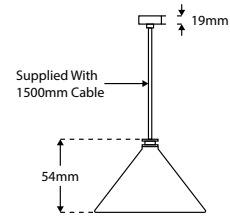

MODUS - Designer Brass Pendant

Description

This elegant designer pendant finished in brass is suitable for any upscale interiors or elegant areas, lobbies and atriums. Suggested light source is a stylish E27 LED filament lamp. **Images shown are for reference. Products do not come with light source included as standard.**

Dimensions

Specification

Suggested Light Source	DYNA-E27-FIL
Voltage	240V
IP Rating	IP20
Material	Brass
Finish	Brass