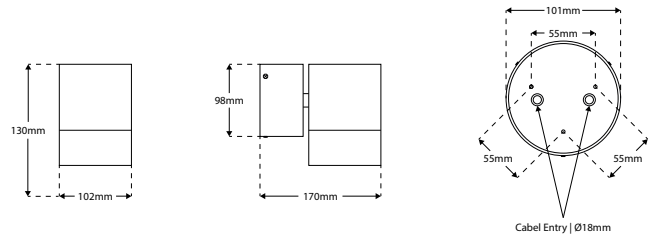

**MARINO XL Up or Down - Marine Grade Wall Light**

**Description**

High specification down-only exterior fixture featuring Marine Grade 316 Stainless Steel, manufactured to IP65 rating. GU10 lamp holder suitable for 240V input allowing ease of installation, without the need for additional drivers. *\*Images shown are for visual reference. Light source not included.\**

**Dimensions**

**Specification**

Suggested Light Source	DYNA, DYNA-LUX
Voltage	240V
IP Rating	IP65
Weight	2020g
Finish	316 Marine Grade Stainless Steel