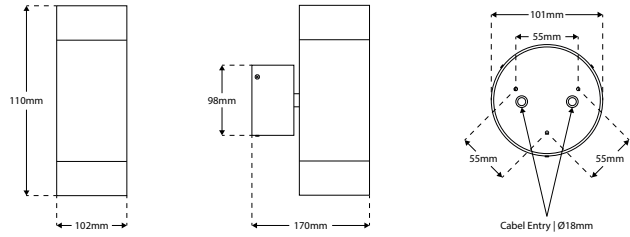

**MARINO XL Up & Down - Marine Grade Wall Light**

**Description**

High specification up & down exterior fixture featuring Marine Grade 316 Stainless Steel, manufactured to IP65 rating. GU10 lamp holder suitable for 240V input allowing ease of installation, without the need for additional drivers. *\*Images shown are for visual reference. Light source not included.\**

**Dimensions**

**Specification**

Suggested Light Source (x2)	DYNA, DYNA-LUX
Voltage	240V
IP Rating	IP65
Weight	3340g
Finish	316 Marine Grade Stainless Steel