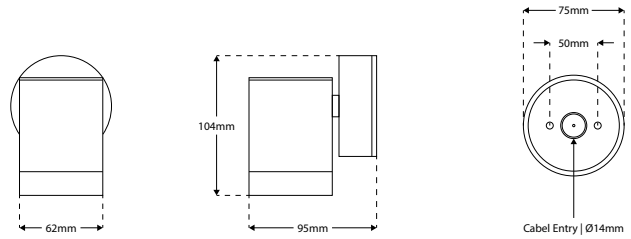

MARINO - Up or Down - Up or Down Wall Light

Description

High specification up or down exterior fixture featuring grade 304 Stainless Steel construction rated to IP65. Includes integrated GU10 lamp holder suitable for 240V input allowing ease of installation without the need for additional drivers. **Images shown are for visual reference. Light source not included.**

Dimensions

Specification

Suggested Light Source	DYNA, DYNA-LUX
Voltage	240V
IP Rating	IP65
Weight	800g
Finish	304 Stainless Steel