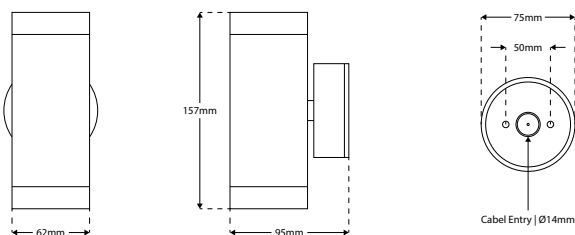

MARINO- Up & Down - Up & Down Wall Light

Description

High specification up & down exterior fixture featuring 304 Stainless Steel construction rated to IP65. Includes integrated GU10 lamp holders suitable for 240V input allowing ease of installation without the need for additional drivers **Images shown are for visual reference. Light source not included.**

Dimensions

Specification

Suggested Light Source (x2)	DYNA, DYNA-LUX
Voltage	240V
IP Rating	IP65
Weight	1194g
Finish	304 Stainless Steel, Black RAL9005

Finishes

BLACK (RAL 9005)