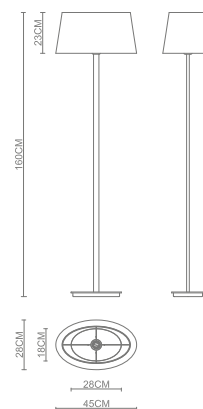

MANOR-1 - Floor Lamp

Description

This modern floor lamp features attractive styling combined with black fabric shade creating an inviting atmosphere. Ideal for complementing the most exquisite of living rooms. The lamp features a universal E27 base suitable for incandescent or LED retrofit lamp types. **Images shown are for reference. Products do not come with light source included as standard.**

Dimensions

Specification

Suggested Light Source	DYNA-E27
Voltage	Max. 240V
IP Rating	IP20
Finish	Chrome with black fabric shade