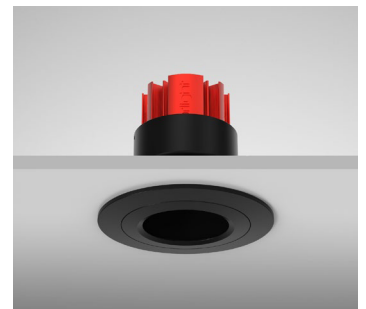

MAGNO-IP44 - IP44 Fixed Magnetic Downlight

Description

IP rated architectural downlight featuring an anti-glare baffle and magnetic lamp change mechanism. The recessed light source serves to minimise glare. **Images shown are for visual reference. Light source not included.**

Dimensions

Specification

Suggested Light Source	GU10: DYNA, DYNA-LUX ENGINE: DIABLO Range
Voltage	Max. 240V
Cut Out	78MM - Circular
IP Rating	IP44
Material	Aluminium
Finish	Epoxy Powder Coat; Metallic Finishes - Electroplate

Finishes

WHITE (RAL 9010)

WHITE (RAL 9016)

ALL WHITE (RAL 9016)

BLACK (RAL 9005)

CHROME

SATIN CHROME