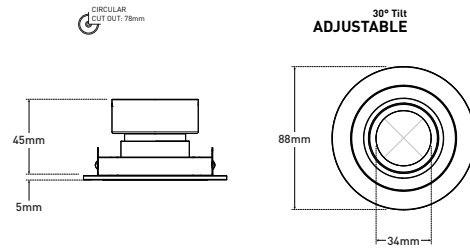

Dimensions

Specification

Suggested Light Source	GU10: DYNA, DYNA-LUX ENGINE: DIABLO Range
Voltage	Max. 240V
Cut Out	78MM - Circular
IP Rating	IP44
Material	Aluminium
Finish	Epoxy Powder Coat; Metallic Finishes - Electroplate