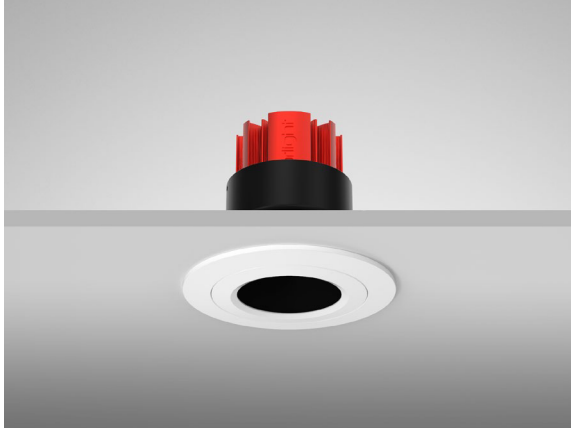

MAGNO-IP44 - IP44 Fixed Magnetic Downlight

Description

IP rated architectural downlight featuring an anti-glare baffle and magnetic lamp change mechanism. The recessed light source serves to minimise glare. **Images shown are for visual reference. Light source not included.**

Dimensions

Specification

Suggested Light Source	GU10: DYNA, DYNA-LUX ENGINE: DIABLO Range
Voltage	Max. 240V
Cut Out	78MM - Circular
IP Rating	IP44
Material	Aluminium
Finish	Epoxy Powder Coat; Metallic Finishes - Electroplate