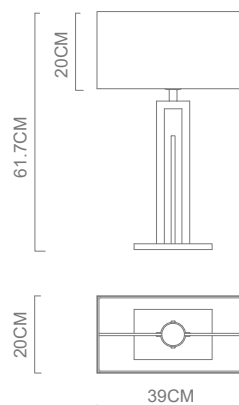

LINK - Table Lamp

Description

This modern table lamp features attractive styling combined with white fabric shade creating an inviting atmosphere. Ideal for complementing the most exquisite of bedrooms. The lamp features a universal E27 base suitable for incandescent or LED retrofit lamp types. *\*Images shown are for reference. Products do not come with light source included as standard.\**

Dimensions

Specification

Suggested Light Source	DYNA-E27
Voltage	Max. 240V
IP Rating	IP20
Finish	Chrome with white fabric shade