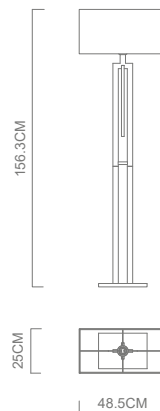

LINK - Floor Lamp

Description

This modern floor lamp features attractive styling combined with white fabric shade creating an inviting atmosphere. Ideal for complementing the most exquisite of living rooms. The lamp features a universal E27 base suitable for incandescent or LED retrofit lamp types. **Images shown are for reference. Products do not come with light source included as standard.**

Dimensions

Specification

Suggested Light Source	DYNA-E27
Voltage	Max. 240V
IP Rating	IP20
Finish	Chrome wth white fabric shade