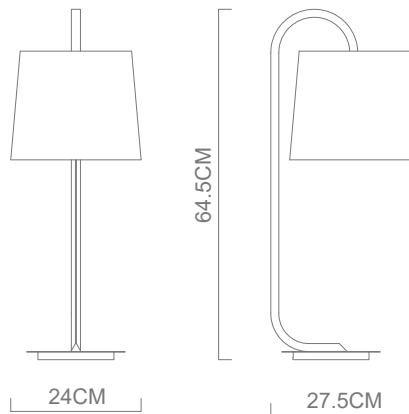

JAN - Table Lamp

Description

This modern table lamp features attractive styling combined with white fabric shade creating an inviting atmosphere. Ideal for complementing the most exquisite of bedrooms. The lamp features a universal E27 base suitable for incandescent or LED retrofit lamp types. **Images shown are for reference. Products do not come with light source included as standard.**

Dimensions

Specification

Suggested Light Source	DYNA-E27
Voltage	Max. 240V
IP Rating	IP20
Finish	Chrome with white fabric shade