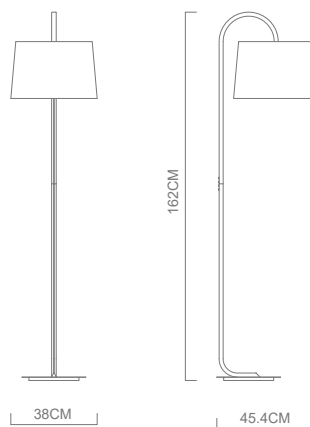

#### JAN - Floor Lamp

#### Dimensions

#### Specification

Suggested Light Source	DYNA-E27
Voltage	Max. 240V
IP Rating	IP20
Finish	Chrome with white fabric shade