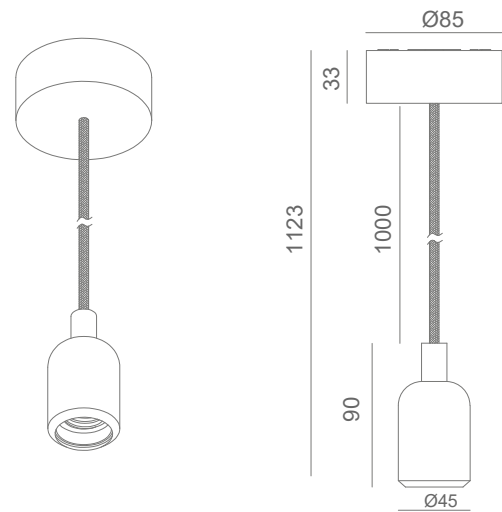

IRIS - E27 LED Lamp

Fixing Details

Description

The IRIS is an unobtrusive hanging light pendant designed for mains connection. It sits stylishly at the base of the E27 lamp and comes equipped with braided flexible wiring and a durable ceiling rose. Both ceiling rose and pendant are constructed from silicone with a matt finish and available in 14 colours. The pendant is compatible with the TDE27LED lamp, available in 3000K, 4000K & 5000K, which provides up to 500 lumens of light output with only 5W of power consumption. Equivalent of a 40W incandescent.

Dimensions

Specification

Lamp	E27 (lamp supplied separately)
Power Consumption	Lamp Dependant
Finish	Black, White, Dark Brown, Apple Green, Coffee, Blue, Grey, Orange, Purple, Pink, Red, Sky Blue, Teal, Yellow

\*Finishes on page 2 of 2.

Finshes

Product Coding: Example: IRIS-E27-WH

CODE	LIGHT SOURCE	FINISH
IRIS	E27	BL - BLACK
		WH - WHITE
		DB - DARK BROWN
		AG - APPLE GREEN
		CF - COFFEE
		BLUE - BLUE
		GR - GREY
		OG - ORANGE
		PL - PURPLE
		PK - PINK
		RD - RED
		SBL - SKY BLUE
		TL - TEAL
		YL - YELLOW