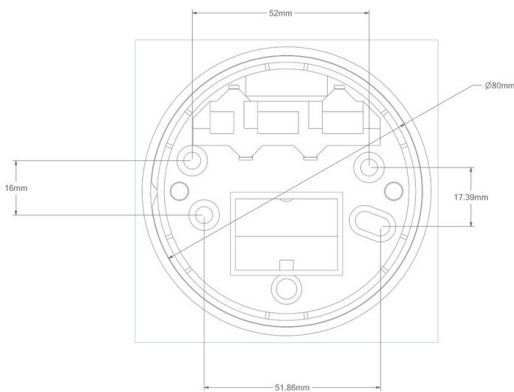

IRIS - E27 LED Lamp

Fixing Details

Description

The IRIS is an unobtrusive hanging light pendant designed for mains connection. It sits stylishly at the base of the E27 lamp and comes equipped with braided flexible wiring and a durable ceiling rose. Both ceiling rose and pendant are constructed from silicone with a matt finish and available in 14 colours. The pendant is compatible with the TDE27LED lamp, available in 3000K, 4000K & 5000K, which provides up to 500 lumens of light output with only 5W of power consumption. Equivalent of a 40W incandescent.

Dimensions

Specification

Lamp	E27 (lamp supplied separately)
Power Consumption	Lamp Dependant
Finish	Black, White, Dark Brown, Apple Green, Coffee, Blue, Grey, Orange, Purple, Pink, Red, Sky Blue, Teal, Yellow