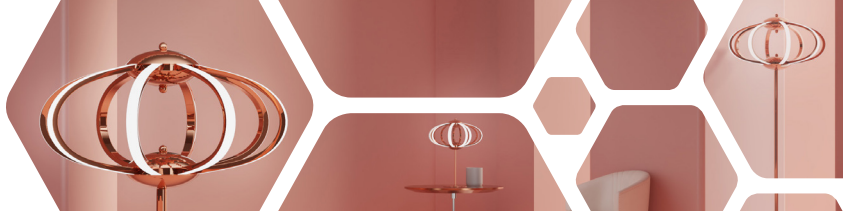

IRIS - E27 LED Lamp

Fixing Details

Description

The IRIS is an unobtrusive hanging light pendant designed for mains connection. It sits stylishly at the base of the E27 lamp and comes equipped with braided flexible wiring and a durable ceiling rose. Both ceiling rose and pendant are constructed from silicone with a matt finish and available in 14 colours. The pendant is compatible with the TDE27LED lamp, available in 3000K, 4000K & 5000K, which provides up to 500 lumens of light output with only 5W of power consumption. Equivalent of a 40W incandescent.

Dimensions

Specification

Lamp	E27 (lamp supplied separately)
Power Consumption	Lamp Dependant
Finish	Black, White, Dark Brown, Apple Green, Coffee, Blue, Grey, Orange, Purple, Pink, Red, Sky Blue, Teal, Yellow

\*Finishes on page 2 of 2.

Finshes

Product Coding: Example: IRIS-E27-WH

CODE	LIGHT SOURCE	FINISH
IRIS	E27	BL - BLACK
		WH - WHITE
		DB - DARK BROWN
		AG - APPLE GREEN
		CF - COFFEE
		BLUE - BLUE
		GR - GREY
		OG - ORANGE
		PL - PURPLE
		PK - PINK
		RD - RED
		SBL - SKY BLUE
		TL - TEAL
		YL - YELLOW