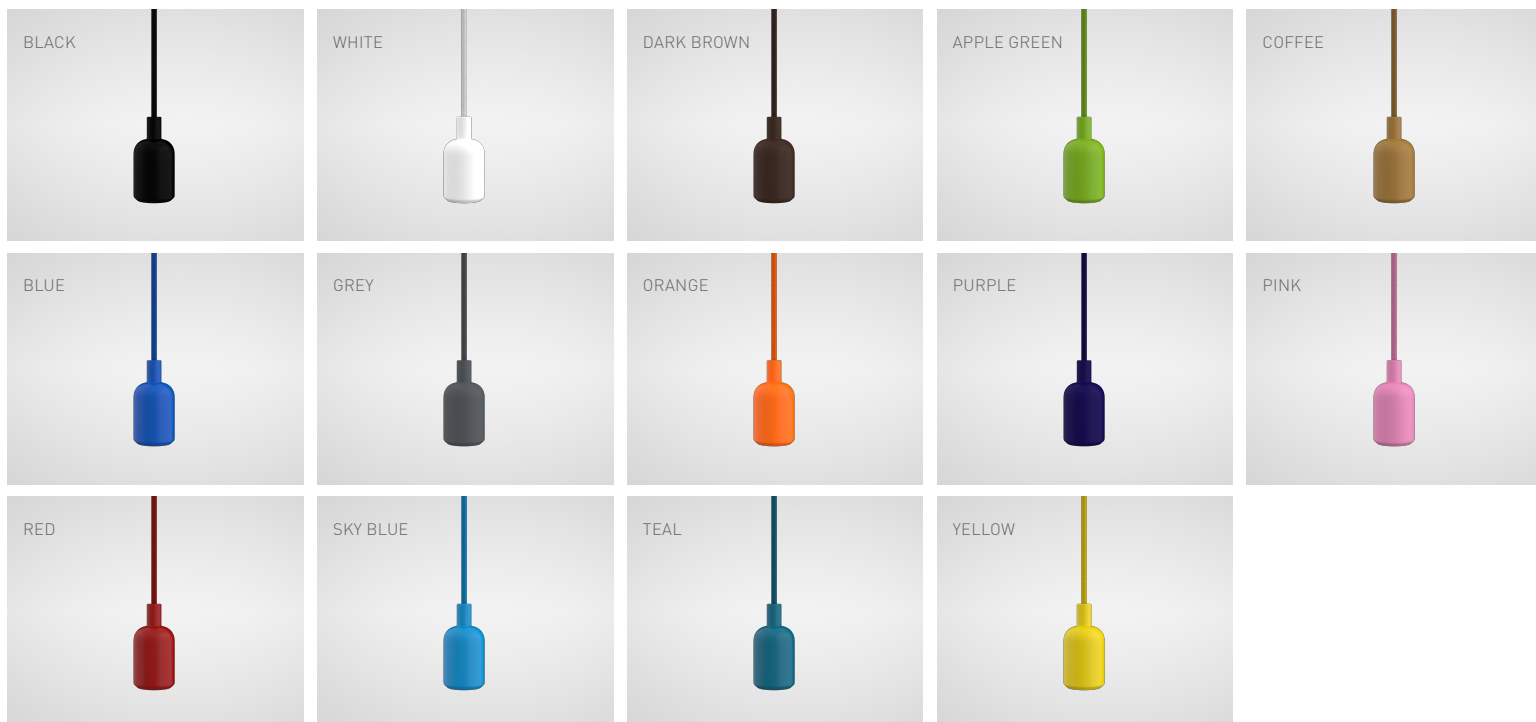

IRIS - E27 LED Lamp

Fixing Details

Description

The IRIS is an unobtrusive hanging light pendant designed for mains connection. It sits stylishly at the base of the E27 lamp and comes equipped with braided flexible wiring and a durable ceiling rose. Both ceiling rose and pendant are constructed from silicone with a matt finish and available in 14 colours. The pendant is compatible with the TDE27LED lamp, available in 3000K, 4000K & 5000K, which provides up to 500 lumens of light output with only 5W of power consumption. Equivalent of a 40W incandescent.

Dimensions

Specification

Lamp	E27 (lamp supplied separately)
Power Consumption	Lamp Dependant
Finish	Black, White, Dark Brown, Apple Green, Coffee, Blue, Grey, Orange, Purple, Pink, Red, Sky Blue, Teal, Yellow

\*Finishes on page 2 of 2.

Finshes

Product Coding: Example: IRIS-E27-WH

CODE	LIGHT SOURCE	FINISH
IRIS	E27	BL - BLACK
		WH - WHITE
		DB - DARK BROWN
		AG - APPLE GREEN
		CF - COFFEE
		BLUE - BLUE
		GR - GREY
		OG - ORANGE
		PL - PURPLE
		PK - PINK
		RD - RED
		SBL - SKY BLUE
		TL - TEAL
		YL - YELLOW