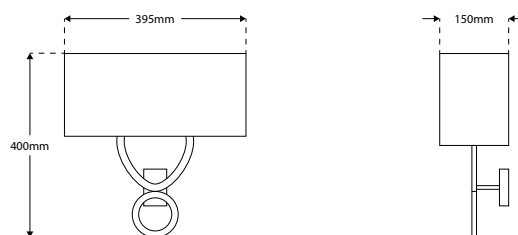

Dimensions

Specification

Suggested Light Source	DYNA-E27; DYNA-E27-FIL
Voltage	Max. 240V
IP Rating	IP20
Finish	Chrome