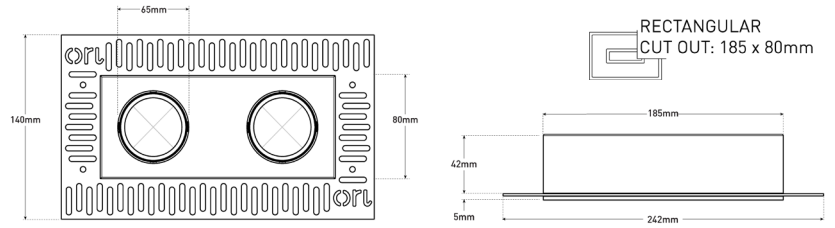

HYDY-S-2-IP44 - Twin Trimless Magnetic Downlight

Description

The HYDY-S-2-IP44 Twin Square trimless magnetic fixture featuring construction rated to IP44 and design to appear discreet in-situ. The fixture incorporates an Anti-Glare baffle with magnetic lamp change mechanism ensuring maintenance functionality without damage to ceilings.

Images shown are for visual reference. Light source not included.

Dimensions

Specification

Suggested Light Source	GU10: DYNA, DYNA-LUX ENGINE: DIABLO Range
Construction	Alloy / Magnetic Mechanism
Lamp Change	Magnetic Lamp Change Mechanism
Power Consumption	Variable Light Source
Voltage	Max. 240V
Tilt	Fixed
Rotation	Fixed
Cutout	185 x 80mm - Square
Anti-Glare	Yes
IP Rating	IP44
Finish	Epoxy Powder Coat