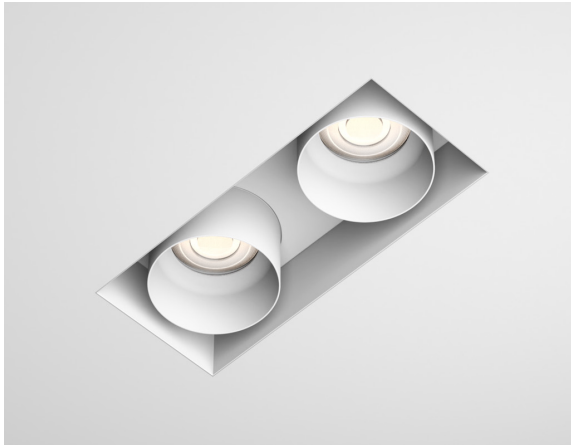

HYDY-S-2-IP44 - Twin Trimless Magnetic Downlight

Description

The HYDY-S-2-IP44 Twin Square trimless magnetic fixture featuring construction rated to IP44 and design to appear discreet in-situ. The fixture incorporates an Anti-Glare baffle with magnetic lamp change mechanism ensuring maintenance functionality without damage to ceilings.

Images shown are for visual reference. Light source not included.

Dimensions

Specification

Suggested Light Source	GU10: DYNA, DYNA-LUX ENGINE: DIABLO Range
Construction	Alloy / Magnetic Mechanism
Lamp Change	Magnetic Lamp Change Mechanism
Power Consumption	Variable Light Source
Voltage	Max. 240V
Tilt	Fixed
Rotation	Fixed
Cutout	185 x 80mm - Square
Anti-Glare	Yes
IP Rating	IP44
Finish	Epoxy Powder Coat

Finishes

BLACK (RAL 9005)