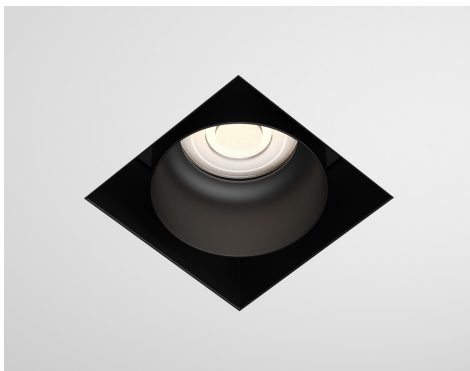

HYDY-S-1-IP44 - Trimless Magnetic Downlight

Description

The HYDY-S-1-IP44 Square Trimless Magnetic Downlight Fixture rated to IP44 is designed to be practically invisible in-situ. The fixture incorporates Anti-Glare baffles with both 360° rotation and 20° tilt facility. Magnetic lamp change mechanism ensures ease of maintenance without damage to delicate ceilings.

Images shown are for visual reference. Light source not included.

Dimensions

Specification

| | |
|------------------------|---|
| Suggested Light Source | GU10: DYNA, DYNA-LUX ENGINE: DIABLO Range |
| Construction | Alloy / Magnetic Mechanism |
| Lamp Change | Magnetic Lamp Change Mechanism |
| Power Consumption | Variable Light Source |
| Voltage | Max. 240V |
| Tilt | Fixed |
| Rotation | Fixed |
| Cutout | 80 x 80mm - Square |
| Anti-Glare | Yes |
| IP Rating | IP44 |
| Finish | Epoxy Powder Coat |

Finishes

BLACK (RAL 9005)