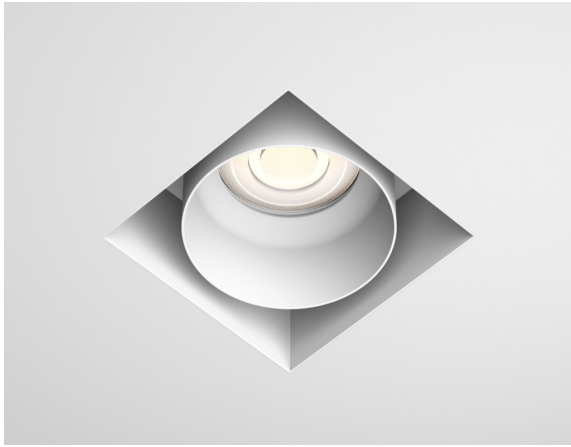

HYDY-S-1-IP44 - Trimless Magnetic Downlight

Description

The HYDY-S-1-IP44 Square Trimless Magnetic Downlight Fixture rated to IP44 is designed to be practically invisible in-situ. The fixture incorporates Anti-Glare baffles with both 360° rotation and 20° tilt facility. Magnetic lamp change mechanism ensures ease of maintenance without damage to delicate ceilings.

Images shown are for visual reference. Light source not included.

Dimensions

Specification

| | |
|------------------------|---|
| Suggested Light Source | GU10: DYNA, DYNA-LUX ENGINE: DIABLO Range |
| Construction | Alloy / Magnetic Mechanism |
| Lamp Change | Magnetic Lamp Change Mechanism |
| Power Consumption | Variable Light Source |
| Voltage | Max. 240V |
| Tilt | Fixed |
| Rotation | Fixed |
| Cutout | 80 x 80mm - Square |
| Anti-Glare | Yes |
| IP Rating | IP44 |
| Finish | Epoxy Powder Coat |

Finishes

BLACK (RAL 9005)