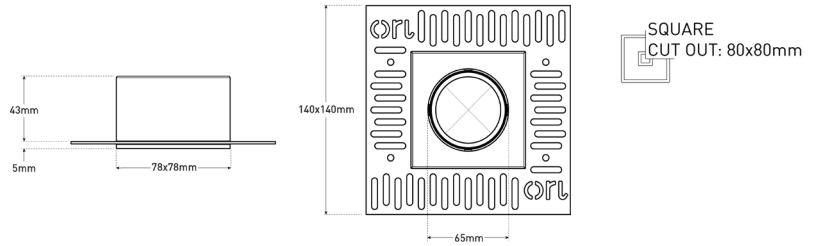

HYDY-S-1-IP44 - Trimless Magnetic Downlight

Description

The HYDY-S-1-IP44 Square Trimless Magnetic Downlight Fixture rated to IP44 is designed to be practically invisible in-situ. The fixture incorporates Anti-Glare baffles with both 360° rotation and 20° tilt facility. Magnetic lamp change mechanism ensures ease of maintenance without damage to delicate ceilings.

Images shown are for visual reference. Light source not included.

Dimensions

Specification

| | |
|------------------------|---|
| Suggested Light Source | GU10: DYNA, DYNA-LUX ENGINE: DIABLO Range |
| Construction | Alloy / Magnetic Mechanism |
| Lamp Change | Magnetic Lamp Change Mechanism |
| Power Consumption | Variable Light Source |
| Voltage | Max. 240V |
| Tilt | Fixed |
| Rotation | Fixed |
| Cutout | 80 x 80mm - Square |
| Anti-Glare | Yes |
| IP Rating | IP44 |
| Finish | Epoxy Powder Coat |