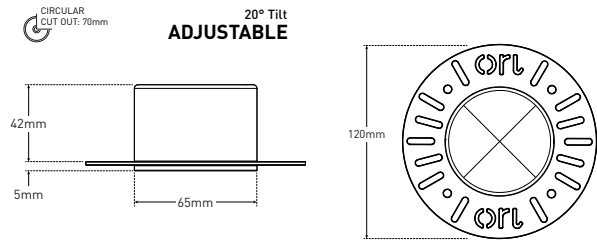

**HYDY-1-IP44** - IP44 Trimless Magnetic Downlight

**Description**

This IP44 Trimless Magnetic Downlight is designed to be practically invisible in-situ. The fixture incorporates an Anti-Glare baffle with 360° rotation. Magnetic lamp change mechanism ensures ease of maintenance without damage to delicate ceilings. *\*Images shown are for visual reference. Light source not included.\**

**Dimensions**

**Specification**

Suggested Light Source	<b>GU10:</b> DYNA, DYNA-LUX   <b>ENGINE:</b> DIABLO Range
Voltage	Max. 240V
Rotation	360°
Cut Out	70MM - Circular
IP Rating	IP44
Material	Alloy
Finish	Epoxy Powder Coat; Metallic Finishes - Electroplate