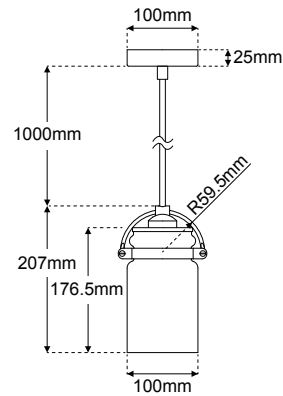

**HYDRIA** - Designer Glass Pendant Light

Description

This artistic glass pendant finished in satin brass, chrome or antique bronze is suitable for any vibrant room, lobby or atrium. Suggested light source is a stylish E27 filament lamp that produces an attractive warm glow with a CRI>95 to ensure light quality.

Dimensions

Alternate Finishes

Specifications

Voltage	Max 240V
IP Rating	IP20
Finish	Satin Brass; Chrome; Antique Bronze
Lamp	E27 Lamp TDLEDL6W (Supplied Separately - Dimmable)