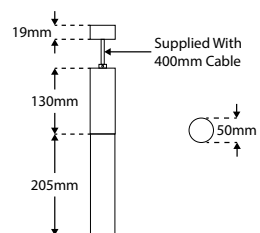

Dimensions

Specification

Chipset	Edison SMD
Voltage	240V
Power	3W
Dimming Option	Switched
Driver	Integral
Colour Temperature	3000K
Lumens	250Lm
Lumens Per Watt	83Lm/W
CRI	>80
IP Rating	IP20
Weight	1.5kg
Finish	Aluminium / Clear Acrylic Diffuser