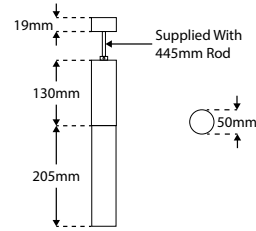

HUEY-ROD - Elegant Pendant Light

Description

CINTI-B fixed rod elegant pendant with a 3W LED light source featuring a clear acrylic diffuser to create an interesting fixture that is ideal for modern hallways, bedrooms and living rooms. Perfect to use in clusters or individually, with ball and socket suspension to allow pitched ceiling installation. Integrated switched driver allows for direct 240V input.

Dimensions

Specification

Chipset	Edison SMD
Voltage	240V
Power	3W
Dimming Option	Switched
Driver	Integral
Colour Temperature	3000K
Lumens	250Lm
Lumens Per Watt	83Lm/W
CRI	>80
IP Rating	IP20
Weight	1.5kg
Finish	Aluminium / Clear Acrylic Diffuser