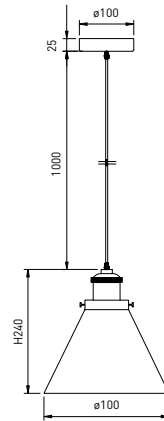

**HOXTON-3** - Designer Pendant

Description

This modern designer pendant finished in brushed brass and glass has a unique knurling detail suitable for any upscale interiors, lobbies and atriums. An adjustable cable allows for custom drop-down lengths up to 1 metre. Suggested light source is a stylish E27 lamp.

Dimensions

Specifications

Voltage	Max 240V
IP Rating	IP20
Finish	Brass, glass shade with black braided cable
Lamp	E27 [lamp supplied separately]