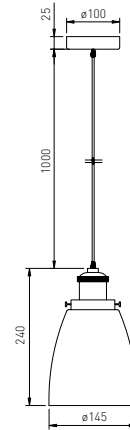

HOXTON-2 - Designer Pendant

Description

This modern designer pendant finished in brushed brass and glass has a unique knurling detail suitable for any upscale interiors, lobbies and atriums. An adjustable cable allows for custom drop-down lengths up to 1 metre. Suggested light source is a stylish E27 lamp.

Dimensions

Specifications

Voltage	Max 240V
IP Rating	IP20
Finish	Brass, glass shade with black braided cable
Lamp	E27 [lamp supplied separately]