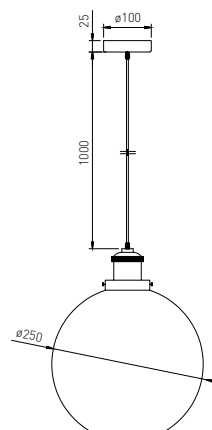

**HOXTON-1** - Designer Pendant

Description

This modern designer pendant finished in brushed brass and glass has a unique knurling detail suitable for any upscale interiors, lobbies and atriums. An adjustable cable allows for custom drop-down lengths up to 1 metre. Suggested light source is a stylish E27 lamp.

Dimensions

Specifications

Voltage	Max 240V
IP Rating	IP20
Finish	Brass, glass shade with black braided cable
Lamp	E27 [lamp supplied separately]