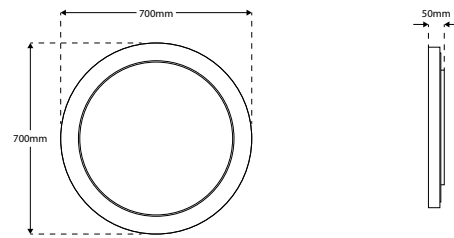

HALO-MIRROR - Circular Backlit Mirror

Description

Circular backlit anti-glare mirror providing a beautiful halo effect. Complete with CE/UL listed constant voltage LED Driver. **Driver inclusive with product purchase.**

Dimensions

Specification

Power	15W
Voltage	12V
Colour Temperature	3200K
Lumens	740 Lm
Lumens Per Watt	49 Lm/W
CRI	>80
Driver	Integral
Dimming Options	Mains Dimmable
Binning	2 Step MacAdams Ellipse
IP Rating	IP44
Finish	Matt White