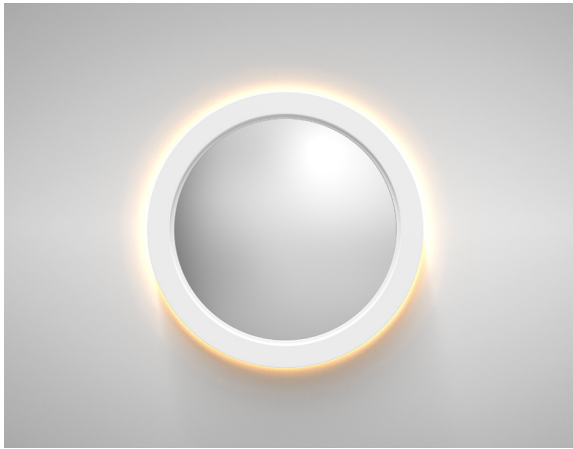

HALO-MIRROR - Circular Backlit Mirror

Description

Circular backlit anti-glare mirror providing a beautiful halo effect. Complete with CE/UL listed constant voltage LED Driver. **Driver inclusive with product purchase.**

Dimensions

Specification

Power	15W
Voltage	12V
Colour Temperature	3200K
Lumens	740 Lm
Lumens Per Watt	49 Lm/W
CRI	>80
Driver	Integral
Dimming Options	Mains Dimmable
Binning	2 Step MacAdams Ellipse
IP Rating	IP44
Finish	Matt White