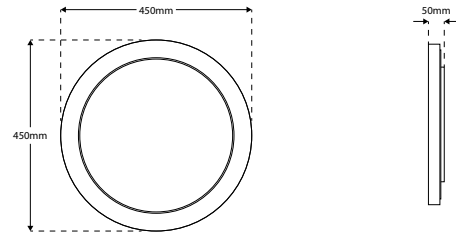

HALO-MIRROR-MINI - Mini Circular Backlit Mirror

Description

Mini Circular backlit anti-glare mirror providing a beautiful halo effect. Complete with CE/UL listed constant voltage LED Driver. **Driver inclusive with product purchase.**

Dimensions

Specification

Power	8W
Voltage	12V
Colour Temperature	3200K
Lumens	392 Lm
Lumens Per Watt	49 Lm/W
CRI	>80
Driver	Integral
Dimming Options	Mains Dimmable
Binning	2 Step MacAdams Ellipse
IP Rating	IP44
Finish	Matt White