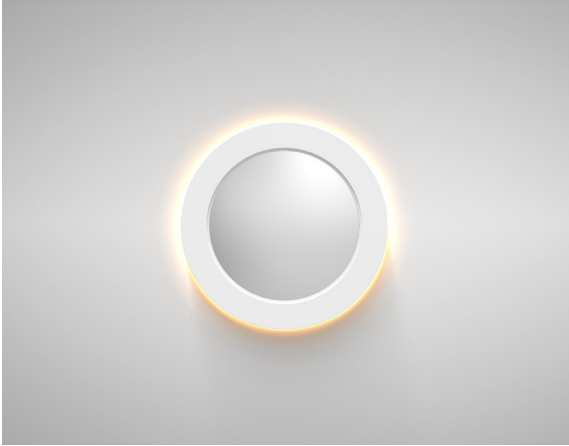

HALO-MIRROR-MINI - Mini Circular Backlit Mirror

Description

Mini Circular backlit anti-glare mirror providing a beautiful halo effect. Complete with CE/UL listed constant voltage LED Driver. **Driver inclusive with product purchase.**

Dimensions

Specification

Power	8W
Voltage	12V
Colour Temperature	3200K
Lumens	392 Lm
Lumens Per Watt	49 Lm/W
CRI	>80
Driver	Integral
Dimming Options	Mains Dimmable
Binning	2 Step MacAdams Ellipse
IP Rating	IP44
Finish	Matt White