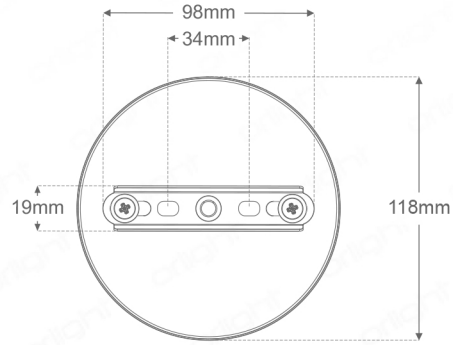

**ORLGPD-PB-E27 - Glass Pendant Light**

**Description**

Orlight's double glass pendant light with polished brass detailing is suitable for stylish rooms, lobbies and atriums. Featuring a silicone gasket which provides an effective seal and IP44 rating. Suggested light source is a E27 LED filament lamp that produces a cool white glow through the frosted glass with a CRI>80 to ensure light quality.

**Fixing Details**

**Dimensions**

**Specifications**

Lamp Base	E27
Power Consumption	Lamp Dependent
Installation Info	Surface Mounted
Weight	1.5Kg
Finish	Clear & frosted glass with light polished brass detailing