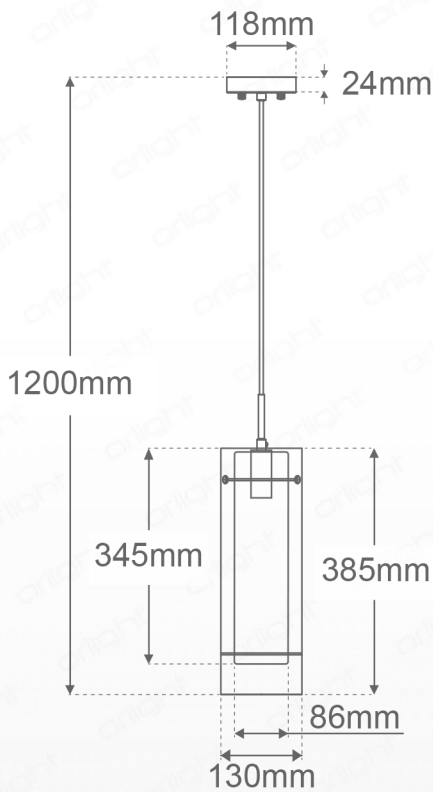

**ORLGPD-PB-E27 - Glass Pendant Light**

**Description**

Orlight's double glass pendant light with polished brass detailing is suitable for stylish rooms, lobbies and atriums. Featuring a silicone gasket which provides an effective seal and IP44 rating. Suggested light source is a E27 LED filament lamp that produces a cool white glow through the frosted glass with a CRI>80 to ensure light quality.

**Fixing Details**

**Dimensions**

**Specifications**

Lamp Base	E27
Power Consumption	Lamp Dependent
Installation Info	Surface Mounted
Weight	1.5Kg
Finish	Clear & frosted glass with light polished brass detailing

Suggested Light Source: TDE27LED-5W-3000K

Chipset	SMD
Dimming Option	Switched
Power Consumption	5W
Voltage	240V
Colour Temperature	3000K
Light Output	500lm
Lm Per Watt	100lm/W
CRI	>80
Beam Angle	310°
IP Rating	IP20
Finish	Frosted