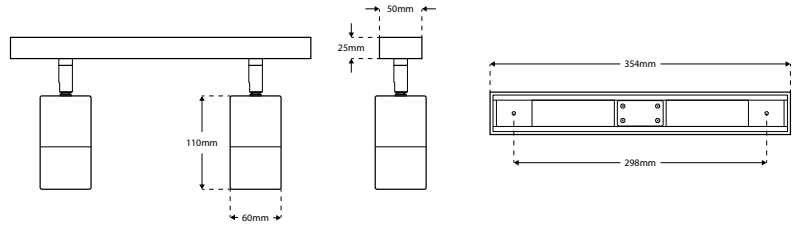

GALEXIABAR-3 - Triple Adjustable Wall Light

Description

The GALEXIA range is a collection of wall and ceiling lights compatible with Max. 3W GU10 lamps. Constructed from Aluminium and finished in RAL 9005 Matt Black. With an IP54 rating, they are ideal for residential, studio and office environments. **Images shown are for visual reference. Light source not included.**

Dimensions

Specification

Suggested Light Source (x3)	Max. 3W GU10 Lamp
Voltage	Max. 240V
Rotation	270°
Tilt	90°
IP Rating	IP54
Weight	1.3kg
Material	Aluminium
Finish	Black RAL 9005