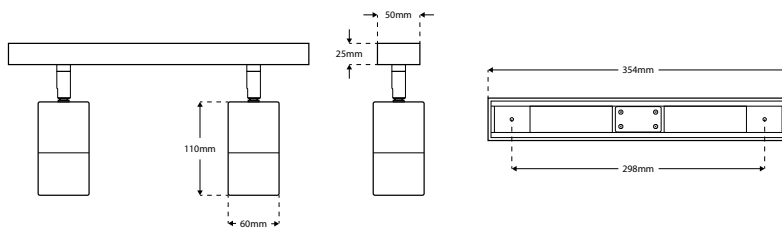

GALEXIABAR-2 - Twin Adjustable Wall Light

Description

The GALEXIA range is a collection of wall and ceiling lights compatible with Max. 3W GU10 lamps. Constructed from Aluminium and finished in RAL 9005 Matt Black. With an IP54 rating, they are ideal for residential, studio and office environments. *\*Images shown are for visual reference. Light source not included.\**

Dimensions

Specification

Suggested Light Source (x2)	Max. 3W GU10 Lamp
Voltage	Max. 240V
Rotation	270°
Tilt	90°
IP Rating	IP54
Weight	895g
Material	Aluminium
Finish	Black RAL 9005