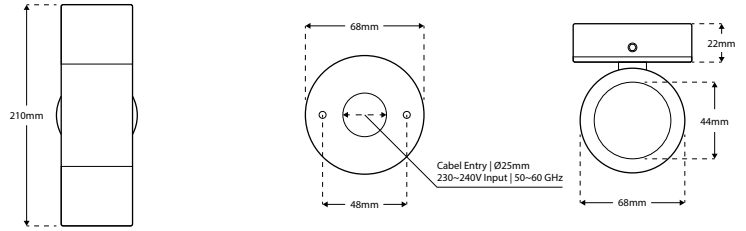

GALEXIA-UD - Up & Down Wall Light

Description

The GALEXIA range is a collection of wall and ceiling lights compatible with Max. 3W GU10 lamps. Constructed from Aluminium and finished in RAL 9005 Matt Black. With an IP54 rating, they are ideal for residential, studio and office environments. **Images shown are for visual reference. Light source not included.**

Dimensions

Specification

Suggested Light Source (x2)	Max. 3W GU10 Lamp
Voltage	Max. 240V
IP Rating	IP54
Weight	475g
Material	Aluminium
Finish	Black RAL 9005