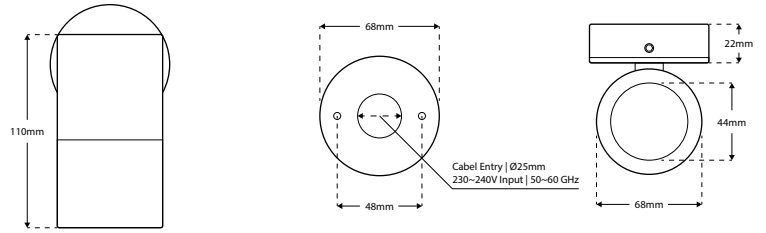

GALEXIA-D - Single Fixed Wall Light

Description

The GALEXIA range is a collection of wall and ceiling lights compatible with Max. 3W GU10 lamps. Constructed from Aluminium and finished in RAL 9005 Matt Black. With an IP54 rating, they are ideal for residential, studio and office environments. **Images shown are for visual reference. Light source not included.**

Dimensions

Specification

Suggested Light Source	Max. 3W GU10 Lamp
Voltage	Max. 240V
IP Rating	IP54
Weight	315g
Material	Aluminium
Finish	Black RAL 9005