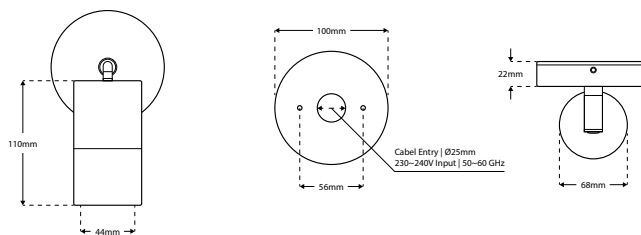

GALEXIA-A - Single Adjustable Wall Light

Description

The GALEXIA range is a collection of wall and ceiling lights compatible with Max. 3W GU10 lamps. Constructed from Aluminium and finished in RAL 9005 Matt Black. With an IP54 rating, they are ideal for residential, studio and office environments. **Images shown are for visual reference. Light source not included.**

Dimensions

Specification

Suggested Light Source	Max. 3W GU10 Lamp
Voltage	Max. 240V
IP Rating	IP54
Weight	315g
Material	Aluminium
Finish	Black RAL 9005