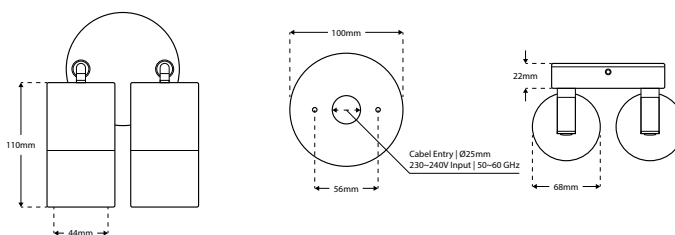

GALEXIA-2-A - Twin Adjustable Wall Light

Description

The GALEXIA range is a collection of wall and ceiling lights compatible with Max. 3W GU10 lamps. Constructed from Aluminium and finished in RAL 9005 Matt Black. With an IP54 rating, they are ideal for residential, studio and office environments. **Images shown are for visual reference. Light source not included.**

Dimensions

Specification

Suggested Light Source (x2)	Max. 3W GU10 Lamp
Voltage	Max. 240V
Rotation	270°
Tilt	90°
IP Rating	IP54
Weight	660g
Material	Aluminium
Finish	Black RAL 9005