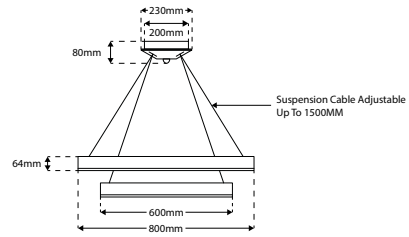

FORTUNA-800-600 - Dual Drop Ceiling Ring Pendant

Description

Dual drop ceiling fixture with integrated LED chipset. Constructed from Aluminium with Satin Nickel finish. Diffused LED trail with values in excess of CRI >90 to ensure quality and consistency of light.

Dimensions

Specification

Power	85W
Voltage	220-240V
Colour Temperature	3000K
Lumens	3570 Lm
Lumens Per Watt	42 Lm/W
CRI	>90
Dimming Options	Switched
Chipset	High Efficiency SMD2835 LED
Ambient Temperature	-10°C ~ 50°C
IP Rating	IP20
Finish	Satin Nickel