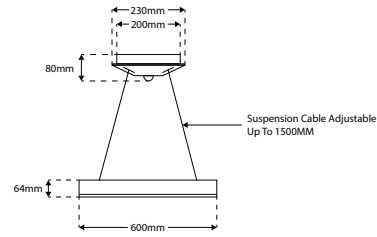

FORTUNA-600 - Drop Ceiling Ring Pendant

Description

Drop ceiling fixture with integrated LED chipset. Constructed from Aluminium with Satin Nickel finish. Diffused LED trail with values in excess of CRI >90 to ensure quality and consistency of light.

Dimensions

Specification

Power	45W
Voltage	220-240V
Colour Temperature	3000K
Lumens	2134 Lm
Lumens Per Watt	47 Lm/W
CRI	>90
Dimming Options	Switched
Chipset	High Efficiency SMD2835 LED
Ambient Temperature	-10°C ~ 50°C
IP Rating	IP20
Finish	Satin Nickel