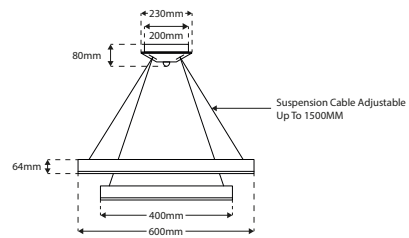

FORTUNA-600-400 - Dual Drop Ceiling Ring Pendant

Description

Dual drop ceiling fixture with integrated LED chipset. Constructed from Aluminium with Satin Nickel finish. Diffused LED trail with values in excess of CRI >90 to ensure quality and consistency of light.

Dimensions

Specification

Power	75W
Voltage	220-240V
Colour Temperature	3000K
Lumens	3154 Lm
Lumens Per Watt	42 Lm/W
CRI	>90
Dimming Options	Switched
Chipset	High Efficiency SMD2835 LED
Ambient Temperature	-10°C ~ 50°C
IP Rating	IP20
Finish	Satin Nickel