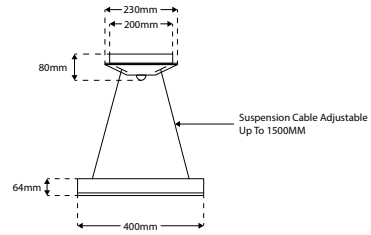

FORTUNA-400 - Drop Ceiling Ring Pendant

Description

Drop ceiling fixture with integrated LED chipset. Constructed from Aluminium with Satin Nickel finish. Diffused LED trail with values in excess of CRI >90 to ensure quality and consistency of light.

Dimensions

Specification

Power	30W
Voltage	220-240V
Colour Temperature	3000K
Lumens	1020 Lm
Lumens Per Watt	34 Lm/W
CRI	>90
Dimming Options	Switched
Chipset	High Efficiency SMD2835 LED
Ambient Temperature	-10°C ~ 50°C
IP Rating	IP20
Finish	Satin Nickel