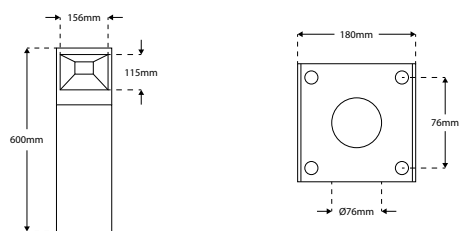

FORTISO-600 - 600mm Robust Exterior Bollard

Description

Crisp and extremely robust square column FORTISO series is available in 3 height options. Suitable for use with E27 lamps. **Images shown are for reference. Products do not come with light source included as standard.**

Dimensions

Specification

Suggested Light Source	DYNA-E27
Voltage	240V
IP Rating	IP55
Material	Aluminium
Weight	5.1kg
Finish	Black RAL 9004