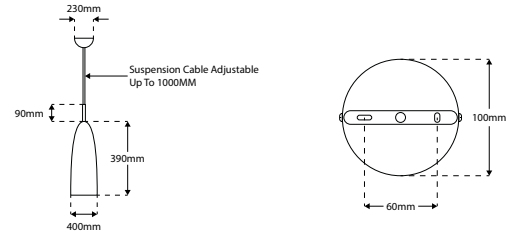

FLUTE - Brass Semi Oval Pendant

Description

This sleek semi oval designer pendant finished in brushed brass is suitable for any upscale interiors, lobbies and atriums. An adjustable cable allows for custom drop-down lengths up to 1 metre. Suggested light source is a stylish E27 LED filament lamp. **Images shown are for reference. Products do not come with light source included as standard.**

Dimensions

Specification

Suggested Light Source	DYNA-E27-FIL
Voltage	220-240V
IP Rating	IP20
Weight	700g
Finish	Brushed Brass