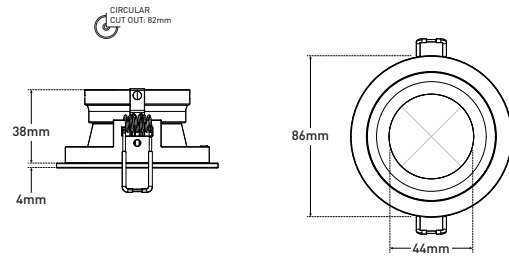

FIERO-IP44 - IP44 Fixed Downlight

Description

The FIERO-IP44 downlight features a removable bezel allowing for easy access during lamp change. Rated to IP44, it is suitable for use in bathrooms. The FIERO-IP44 design is minimal and subtle, contributing to an elegant finish. **Images shown are for visual reference. Light source not included.**

Dimensions

Specification

Suggested Light Source	GU10: DYNA, DYNA-LUX ENGINE: DIABLO Range
Voltage	Max. 240V
Tilt	Fixed
Rotation	Fixed
Cut Out	82MM - Circular
IP Rating	IP44
Material	Aluminium
Finish	Epoxy Powder Coat; Metallic Finishes - Electroplate