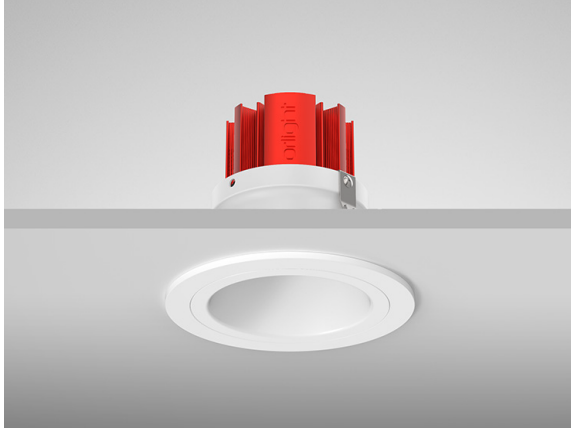

FIERO-IP44 - IP44 Fixed Downlight

Description

The FIERO-IP44 downlight features a removable bezel allowing for easy access during lamp change. Rated to IP44, it is suitable for use in bathrooms. The FIERO-IP44 design is minimal and subtle, contributing to an elegant finish. **Images shown are for visual reference. Light source not included.**

Dimensions

Specification

Suggested Light Source	GU10: DYNA, DYNA-LUX ENGINE: DIABLO Range
Voltage	Max. 240V
Tilt	Fixed
Rotation	Fixed
Cut Out	82MM - Circular
IP Rating	IP44
Material	Aluminium
Finish	Epoxy Powder Coat; Metallic Finishes - Electroplate

Finishes

ALL WHITE (RAL 9016)

CHROME