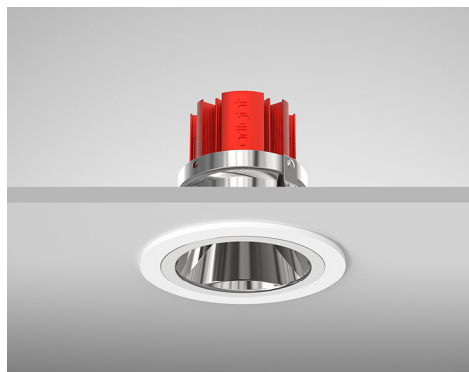

FIERO-IP44 - IP44 Fixed Downlight

Description

The FIERO-IP44 downlight features a removable bezel allowing for easy access during lamp change. Rated to IP44, it is suitable for use in bathrooms. The FIERO-IP44 design is minimal and subtle, contributing to an elegant finish. **Images shown are for visual reference. Light source not included.**

Dimensions

Specification

Suggested Light Source	GU10: DYNA, DYNA-LUX ENGINE: DIABLO Range
Voltage	Max. 240V
Tilt	Fixed
Rotation	Fixed
Cut Out	82MM - Circular
IP Rating	IP44
Material	Aluminium
Finish	Epoxy Powder Coat; Metallic Finishes - Electroplate

Finishes

ALL WHITE (RAL 9016)

CHROME