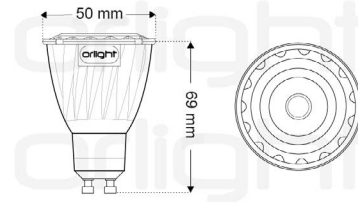

DYNASTAR-2 - 7.2W SHP Lamp

Description

Orlight's Sharp range of 7W high output retrofit LED lamps provide unrivalled value. CRI value >80 provides light quality assurance whereas single high power chipset ensures uniformity of beam.

Dimensions

Specification

Power	7.2W
Voltage	240V
Colour Temperature	3000K
Lumen Output	606Lm
Lumens Per Watt	84Lm/W
Beam Angle	38°
Dimming Options	Switched
Chipset	SHARP ZENIGATA
Binning	2-Step MacAdams
IP Rating	IP20
Finish	White