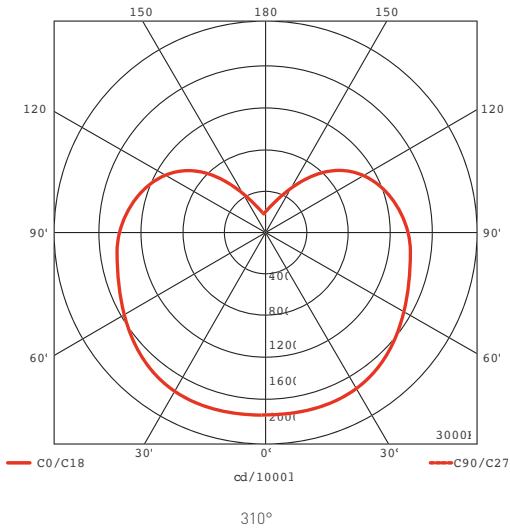

DYNA-E27 - 10W LED E27 Lamp

Description

This retrofit LED E27 lamp, available in 3000K, provides a tremendous 1000 lumens of light output with only 10W of power consumption and sits comfortably in a range of pendants

Dimensions

Photometrics

Specification

Power	10W
Voltage	240V
Colour Temperature	3000K
Lumens	1074 Lm
Lumens Per Watt	107Lm/W
CRI	>80
Beam Angle	310°
Dimming Options	Switched
Chipset	SMD
Binning	2-Step MacAdams Ellipse
IP Rating	IP20
Finish	Frosted

Colourmetrics

3000K

R1	R2	R3	R4	R5	R6	R7	R8
80	92	94	79	81	91	80	56
R9	R10	R11	R12	R13	R14	R15	
2	82	78	74	83	98	72	