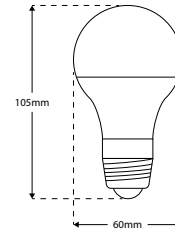

DYNA-E27 - 10W LED E27 Lamp

Description

This retrofit LED E27 lamp, available in 3000K, provides a tremendous 1000 lumens of light output with only 10W of power consumption and sits comfortably in a range of pendants

Dimensions

Photometrics

Specification

Power	10W
Voltage	240V
Colour Temperature	3000K
Lumens	1074 Lm
Lumens Per Watt	107Lm/W
CRI	>80
Beam Angle	310°
Dimming Options	Switched
Chipset	SMD
Binning	2-Step MacAdams Ellipse
IP Rating	IP20
Finish	Frosted